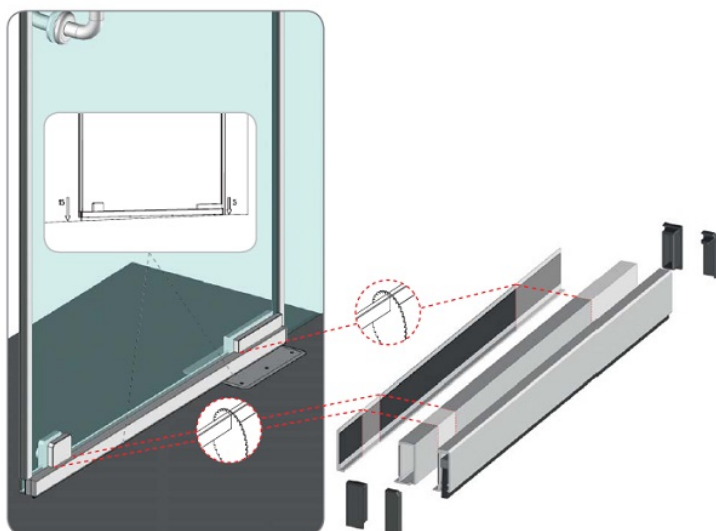

PRODUCT SHEET

Description:

Drop Down Alu Double Profile, "D" ,F/Glass Doors, 1030mm, W/ Adhesive Tape, Brush Seal (D)

Item number:

15.22.690-0

Units	Box	Carton	HS Code	Barcode
Set	1	4	8302415000	
				5704866461412