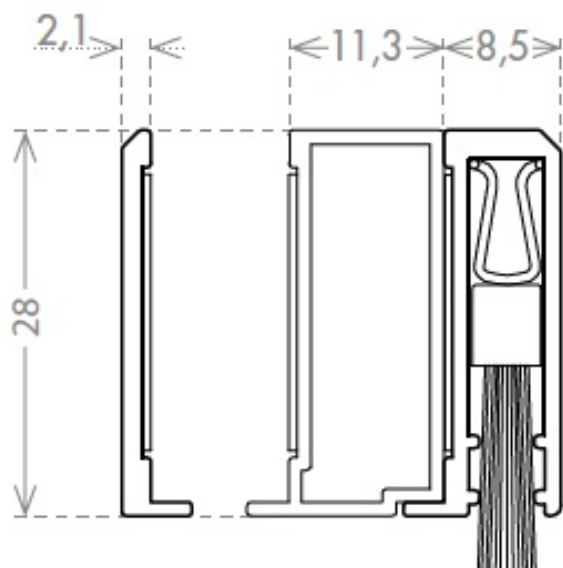

PRODUCT SHEET

Description:

Drop Down Alu Double Profile, "D" ,F/Glass Doors, 1030mm, W/ Adhesive Tape, Brush Seal (D)

Item number:

15.22.690-0

Units	Box	Carton	HS Code	Barcode
Set	1	4	8302415000	
				5704866461412